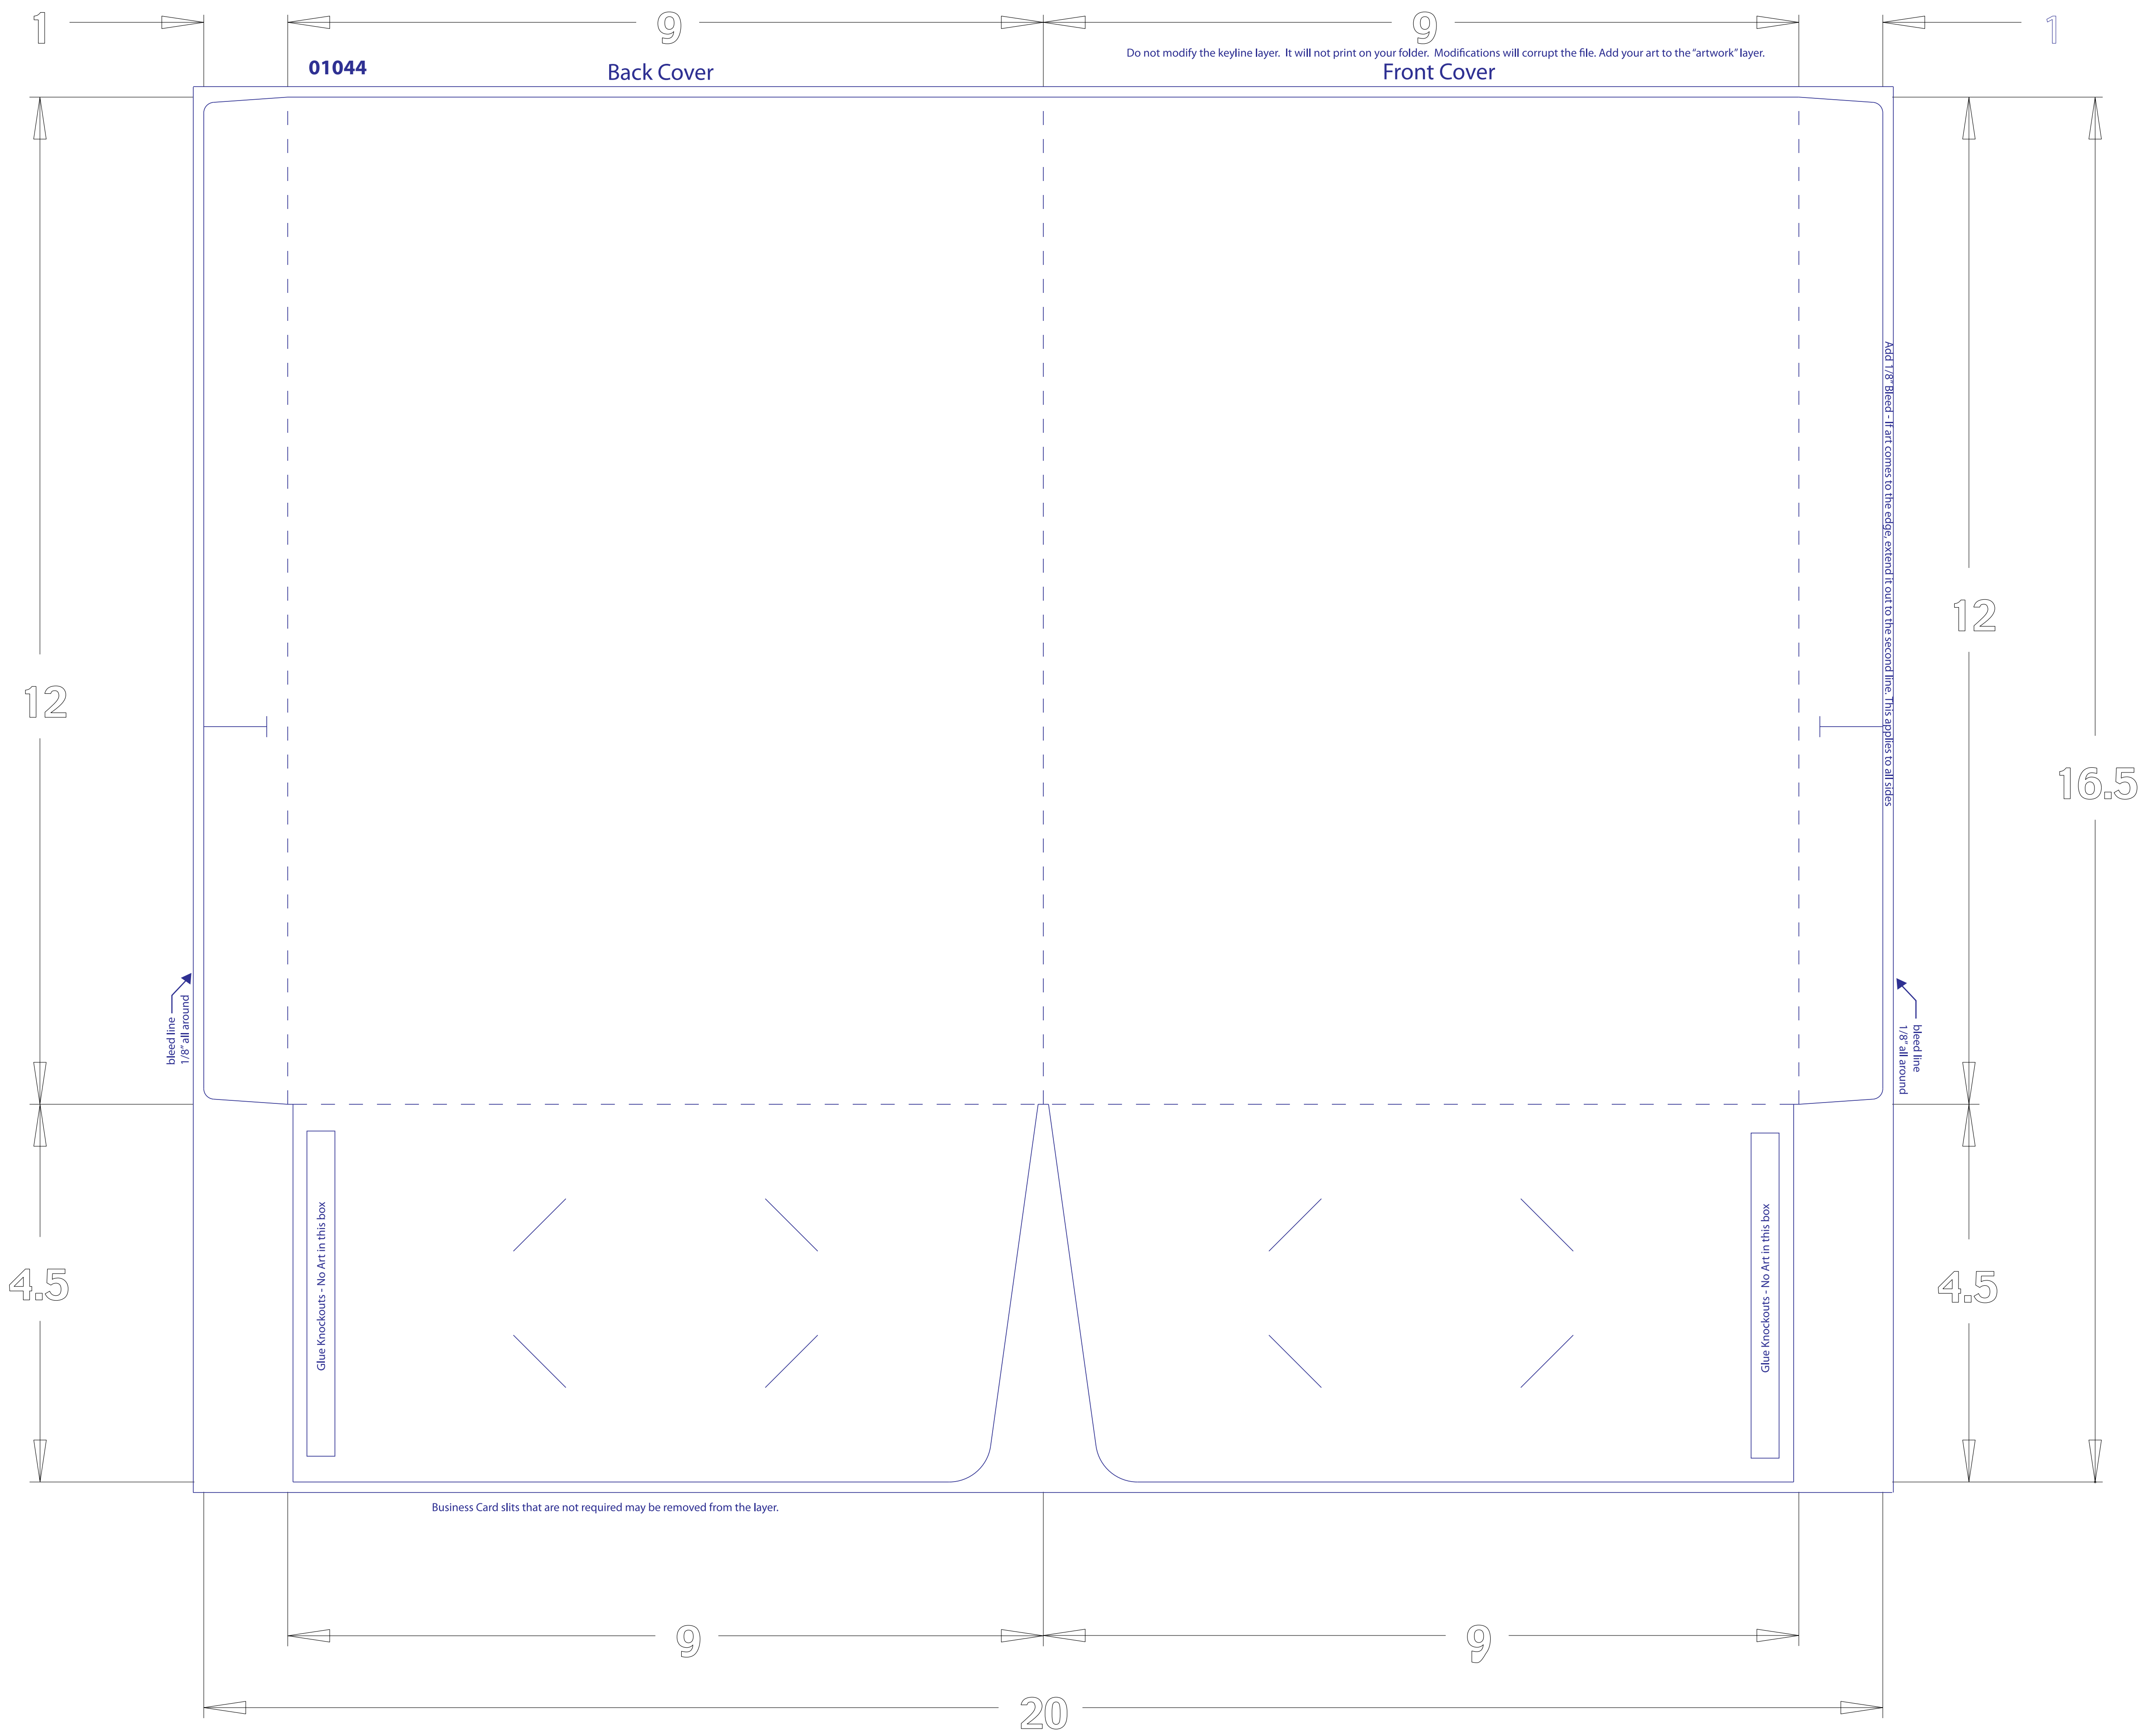

- Notes to Designer:
- Do not modify the keyline layer or change page size
 - The keyline will not print on your folder.
 - Modifications will corrupt the file.
 - Add your art to the "artwork" layer.
 - Business Card slits that are not required may be removed from the layer.

01044

Back Cover

Front Cover

Do not modify the keyline layer. It will not print on your folder. Modifications will corrupt the file. Add your art to the "artwork" layer.

bleed line
1/8" all around

bleed line
1/8" all around

Glue Knockouts - No Art in this box

Glue Knockouts - No Art in this box

Business Card slits that are not required may be removed from the layer.